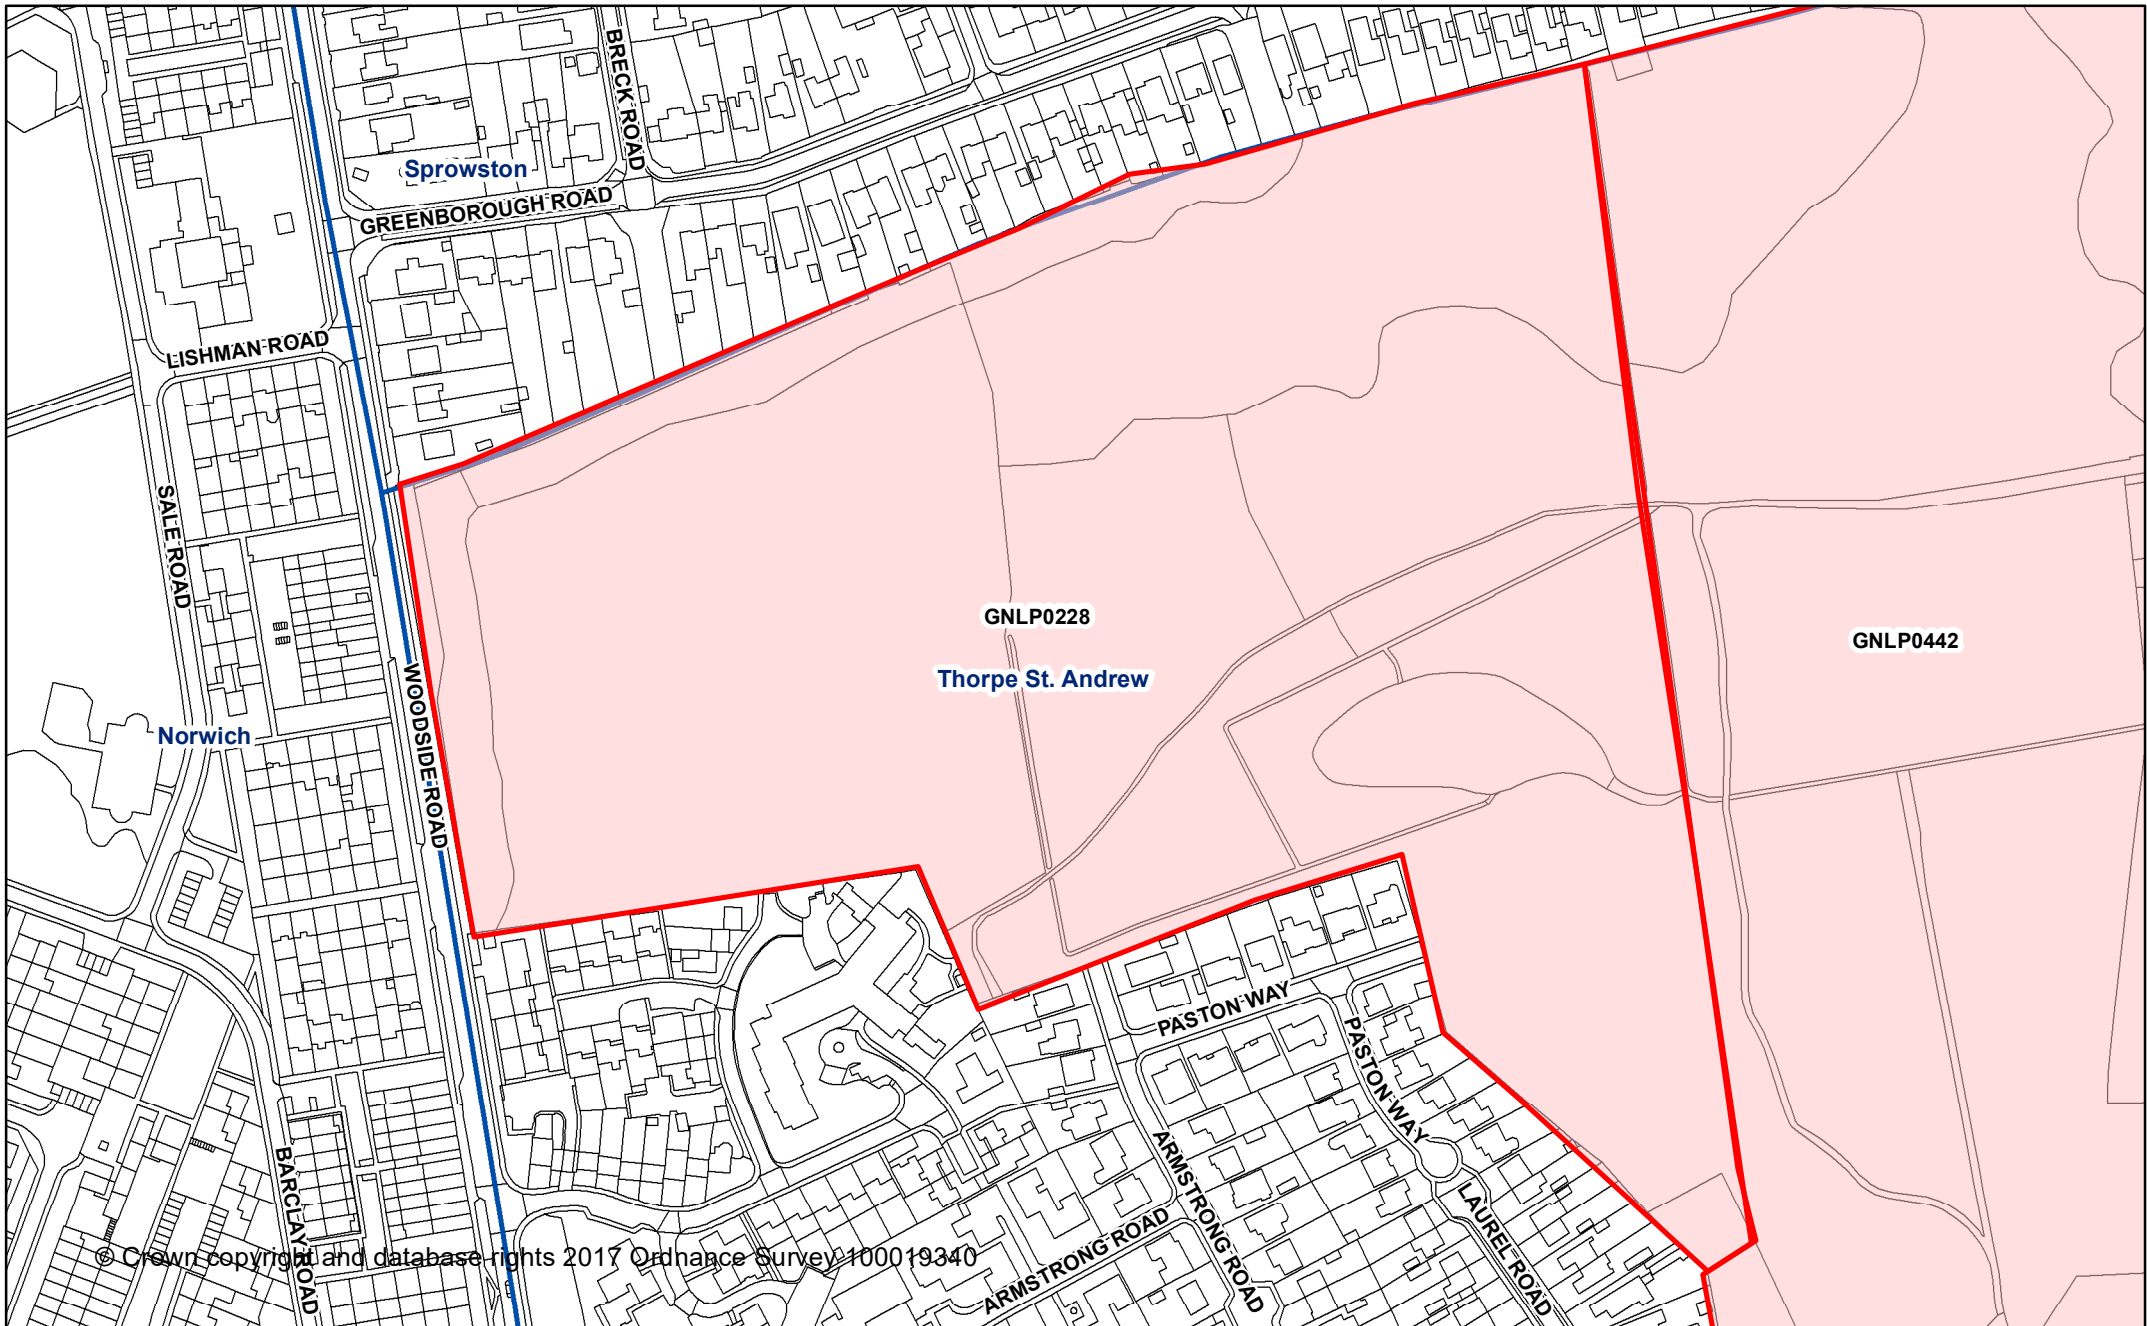

Oasis Sport Club Thorpe St Andrew

Date created:
31-03-2017

Legend

1:2,000

 Parish Boundary

Greater Norwich Local Plan

Thorpe St. Andrew
GNLP0442

Racecourse Plantations. Thorpe St Andrew

Date created:
31-03-2017

Legend 1:6,640

 Parish Boundary

Greater Norwich Local Plan

Thorpe St. Andrew
GNLP0228

Land to the East Side of Woodside Road

Date created:
31-03-2017

Legend

1:2,595

 Parish Boundary