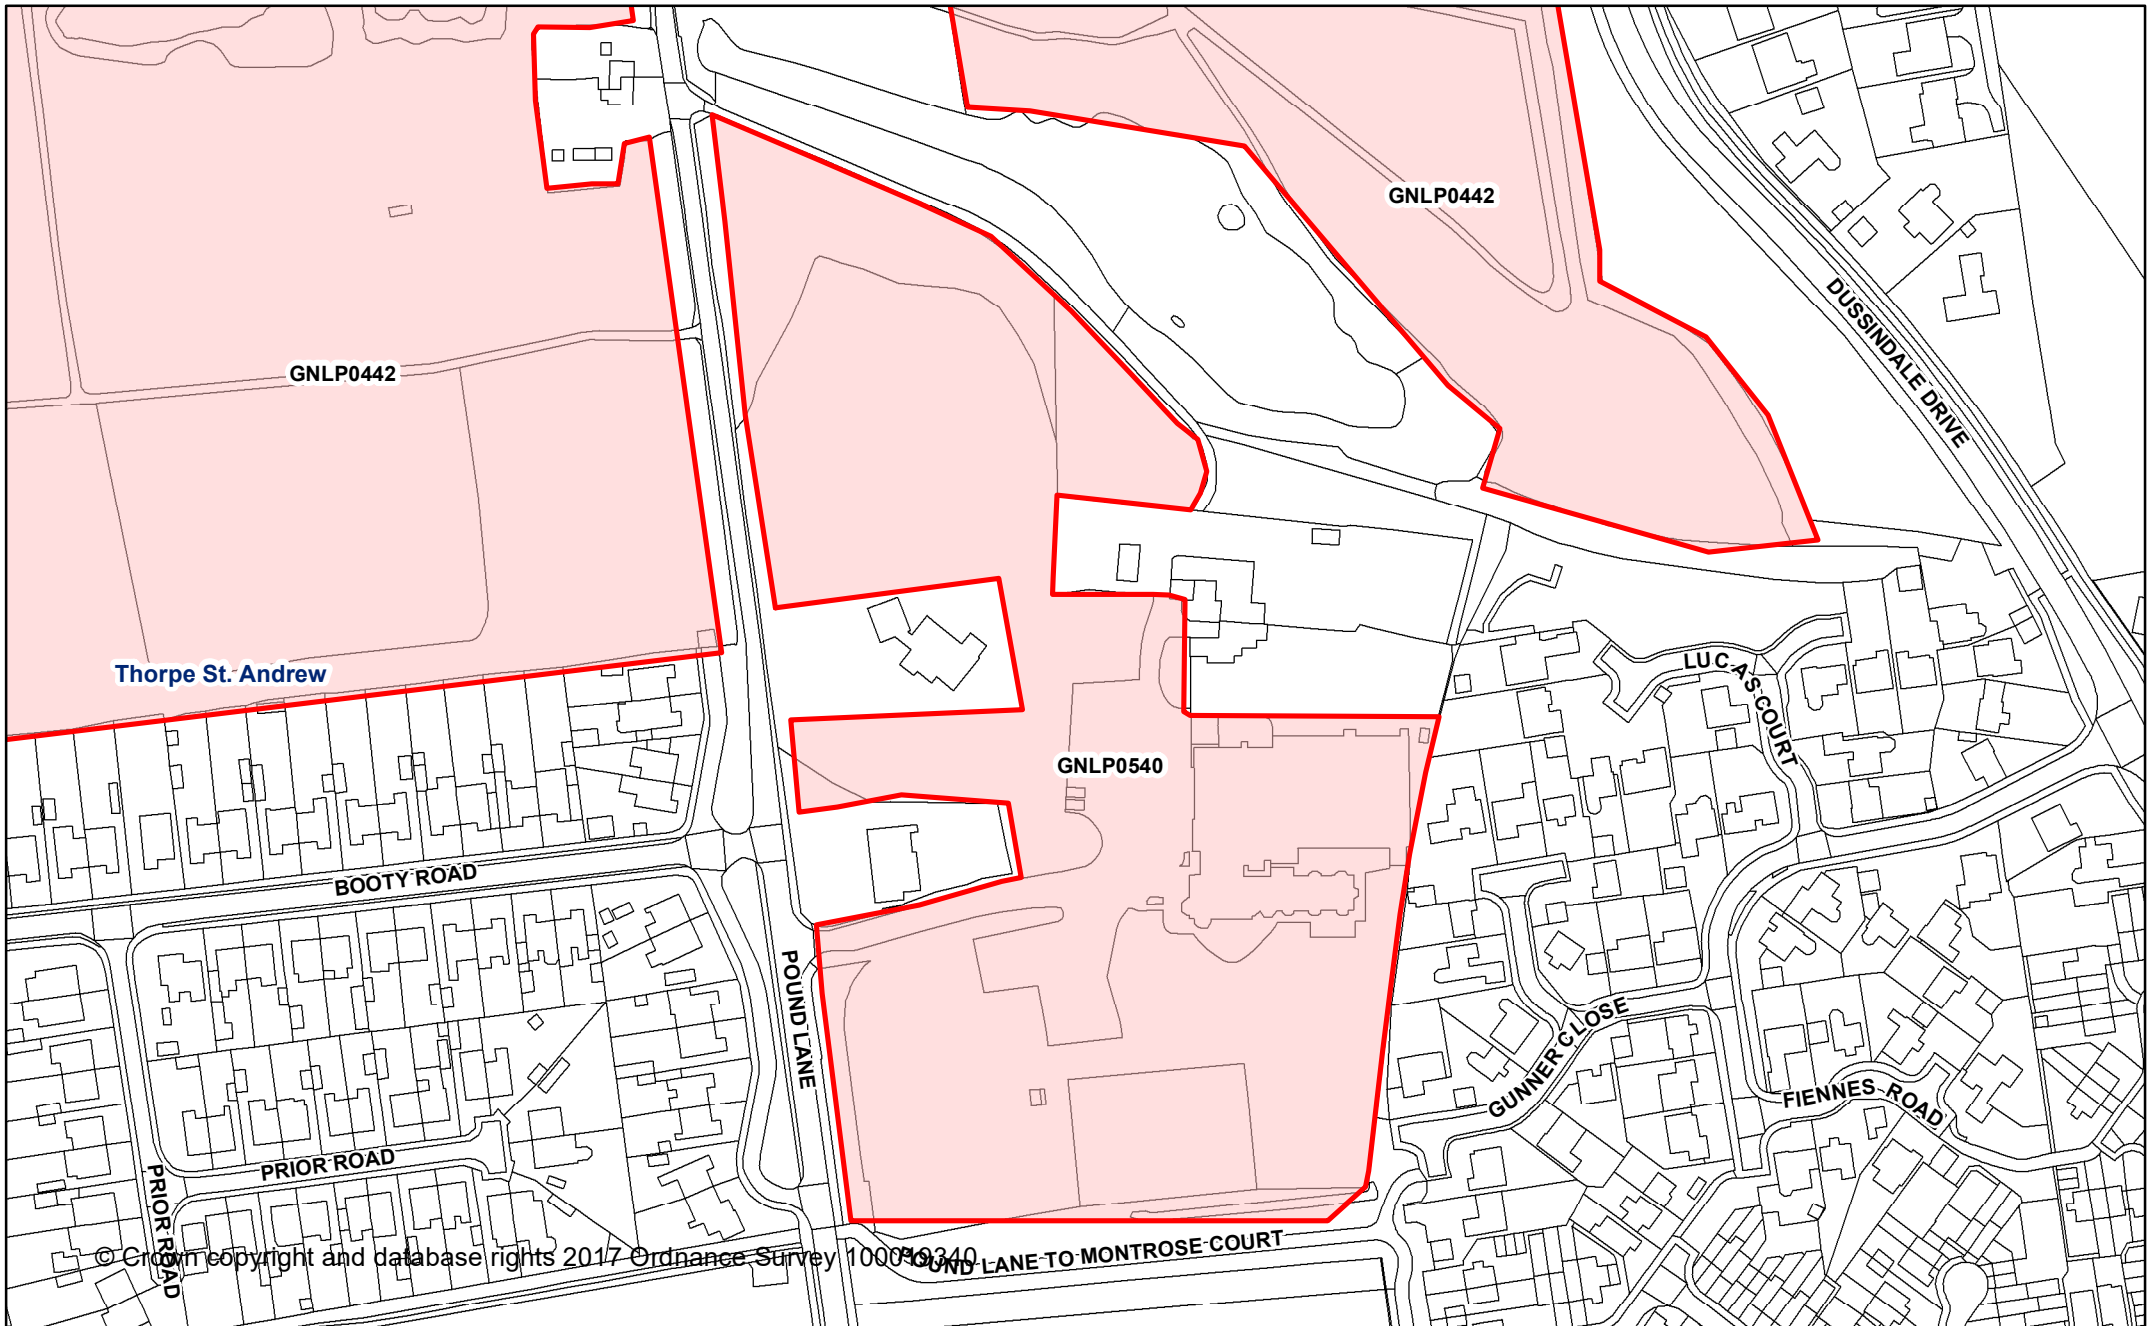

Greater Norwich Local Plan

Thorpe St. Andrew

Legend

 ParishesBoundary

Date created:
31-03-2017

1:20,624

Greater Norwich Local Plan

Thorpe St. Andrew
GNLP0540

Oasis Sport Club Thorpe St Andrew

Date created:
31-03-2017

Legend

1:2,000

 Parish Boundary

Greater Norwich Local Plan

Thorpe St. Andrew
GNLP0442

Racecourse Plantations. Thorpe St Andrew

Date created:
31-03-2017

Legend 1:6,640

 Parish Boundary

Greater Norwich Local Plan

Thorpe St. Andrew
GNLP0228

Land to the East Side of Woodside Road

Date created:
31-03-2017

Legend

1:2,595

 Parish Boundary