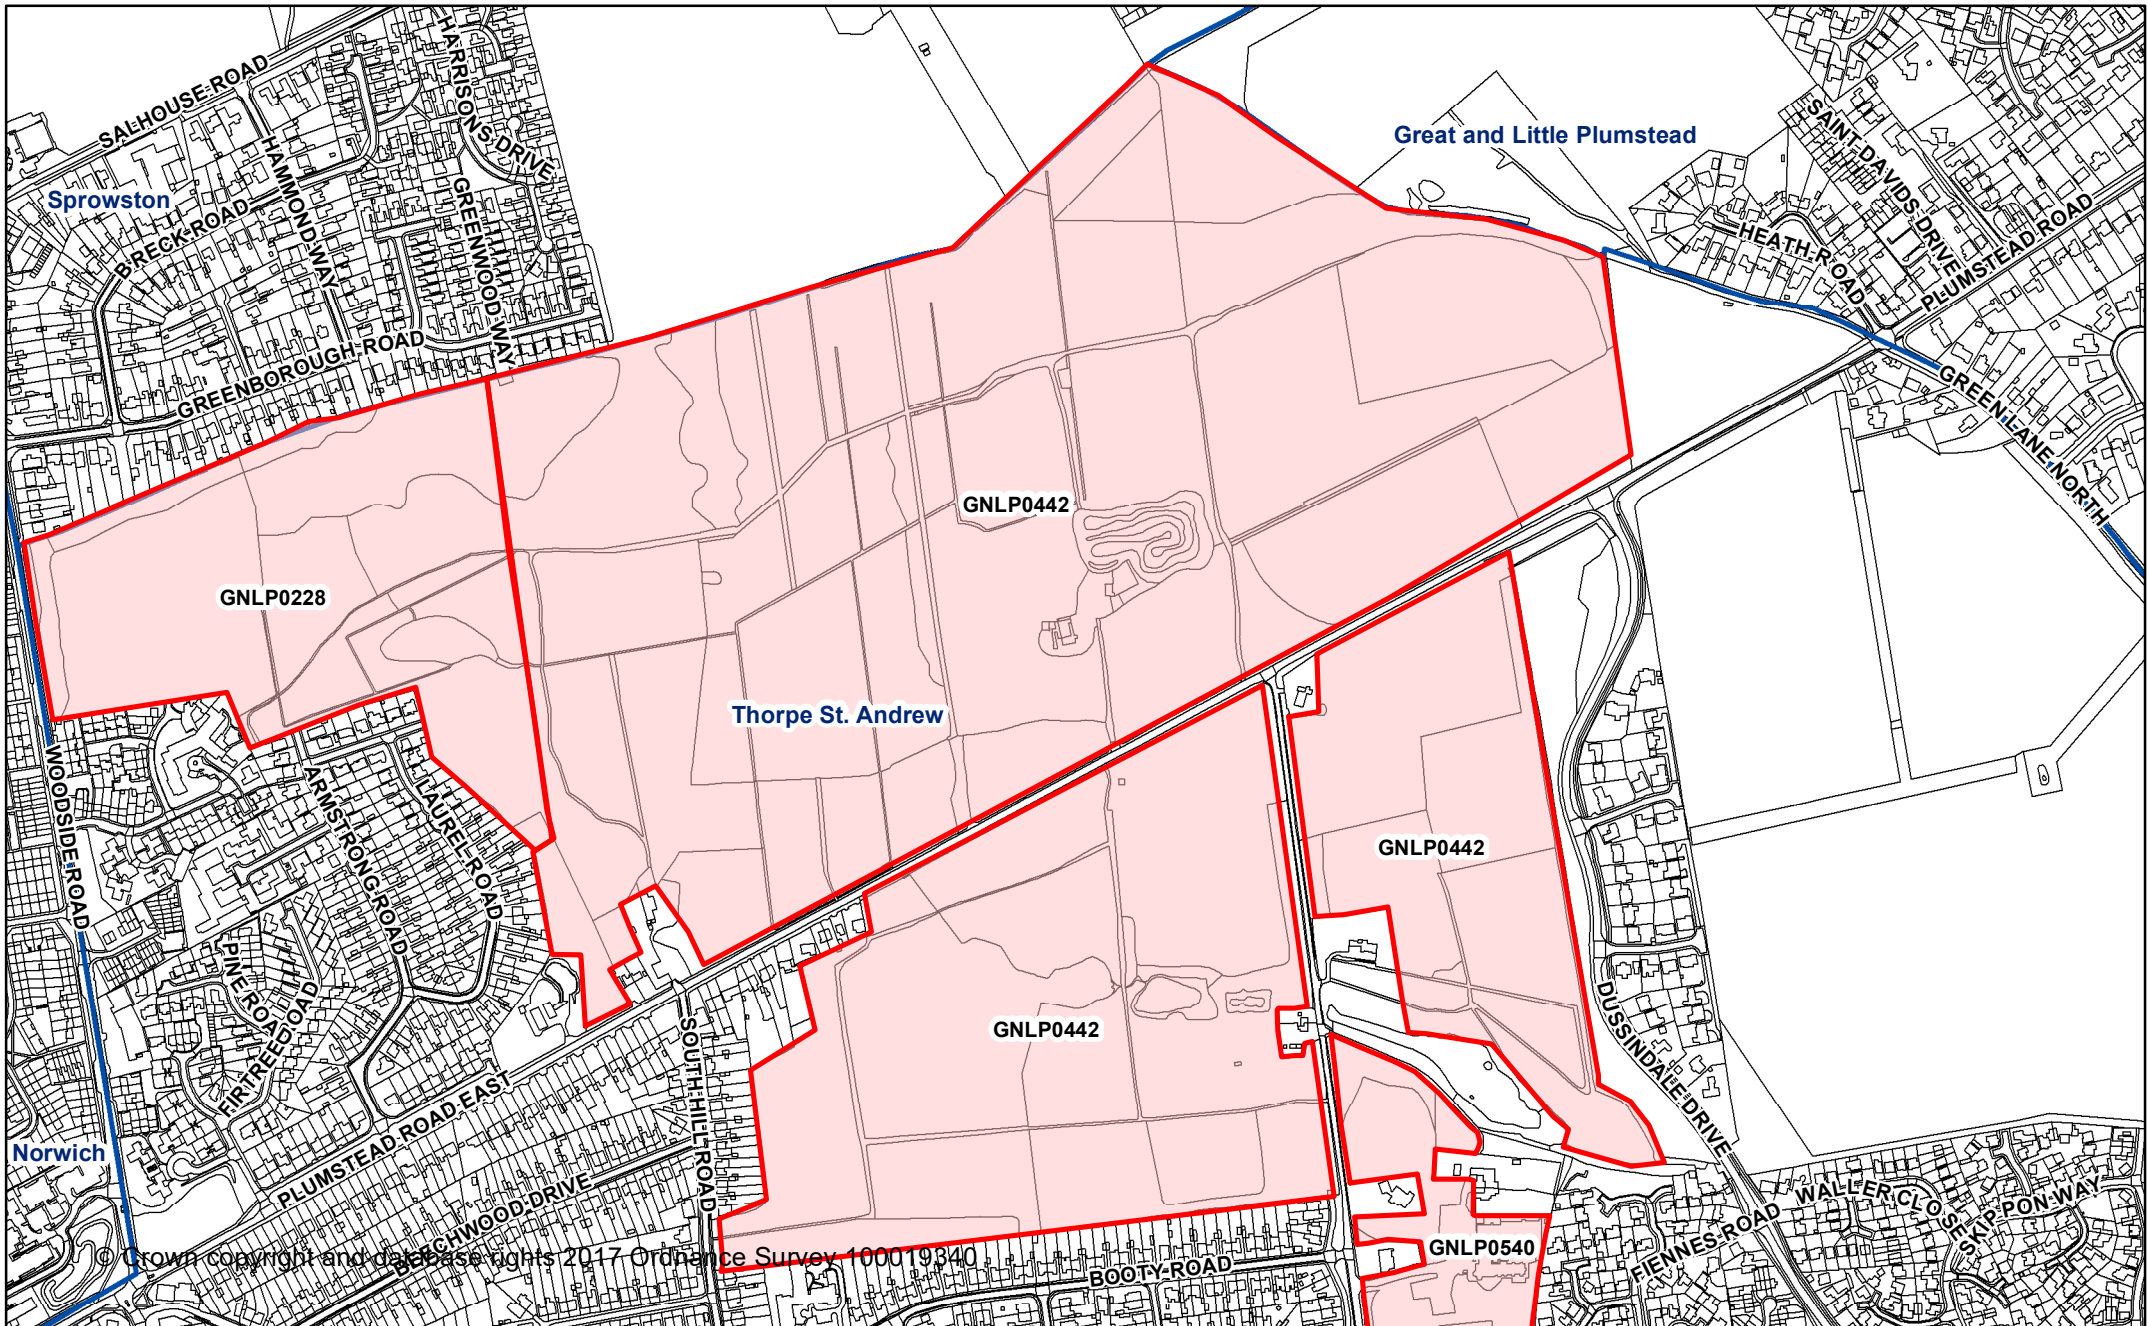

Greater Norwich Local Plan

Thorpe St. Andrew

Legend

 ParishesBoundary

Date created:
31-03-2017

1:20,624

Greater Norwich Local Plan

Thorpe St. Andrew
GNLP0540

Oasis Sport Club Thorpe St Andrew

Date created:
31-03-2017

Legend

1:2,000

 Parish Boundary

Greater Norwich Local Plan

Thorpe St. Andrew
GNLP0442

Racecourse Plantations. Thorpe St Andrew

Date created:
31-03-2017

Legend 1:6,640

 Parish Boundary

Greater Norwich Local Plan

Thorpe St. Andrew
GNLP0228

Land to the East Side of Woodside Road

Date created:
31-03-2017

Legend

1:2,595

 Parish Boundary