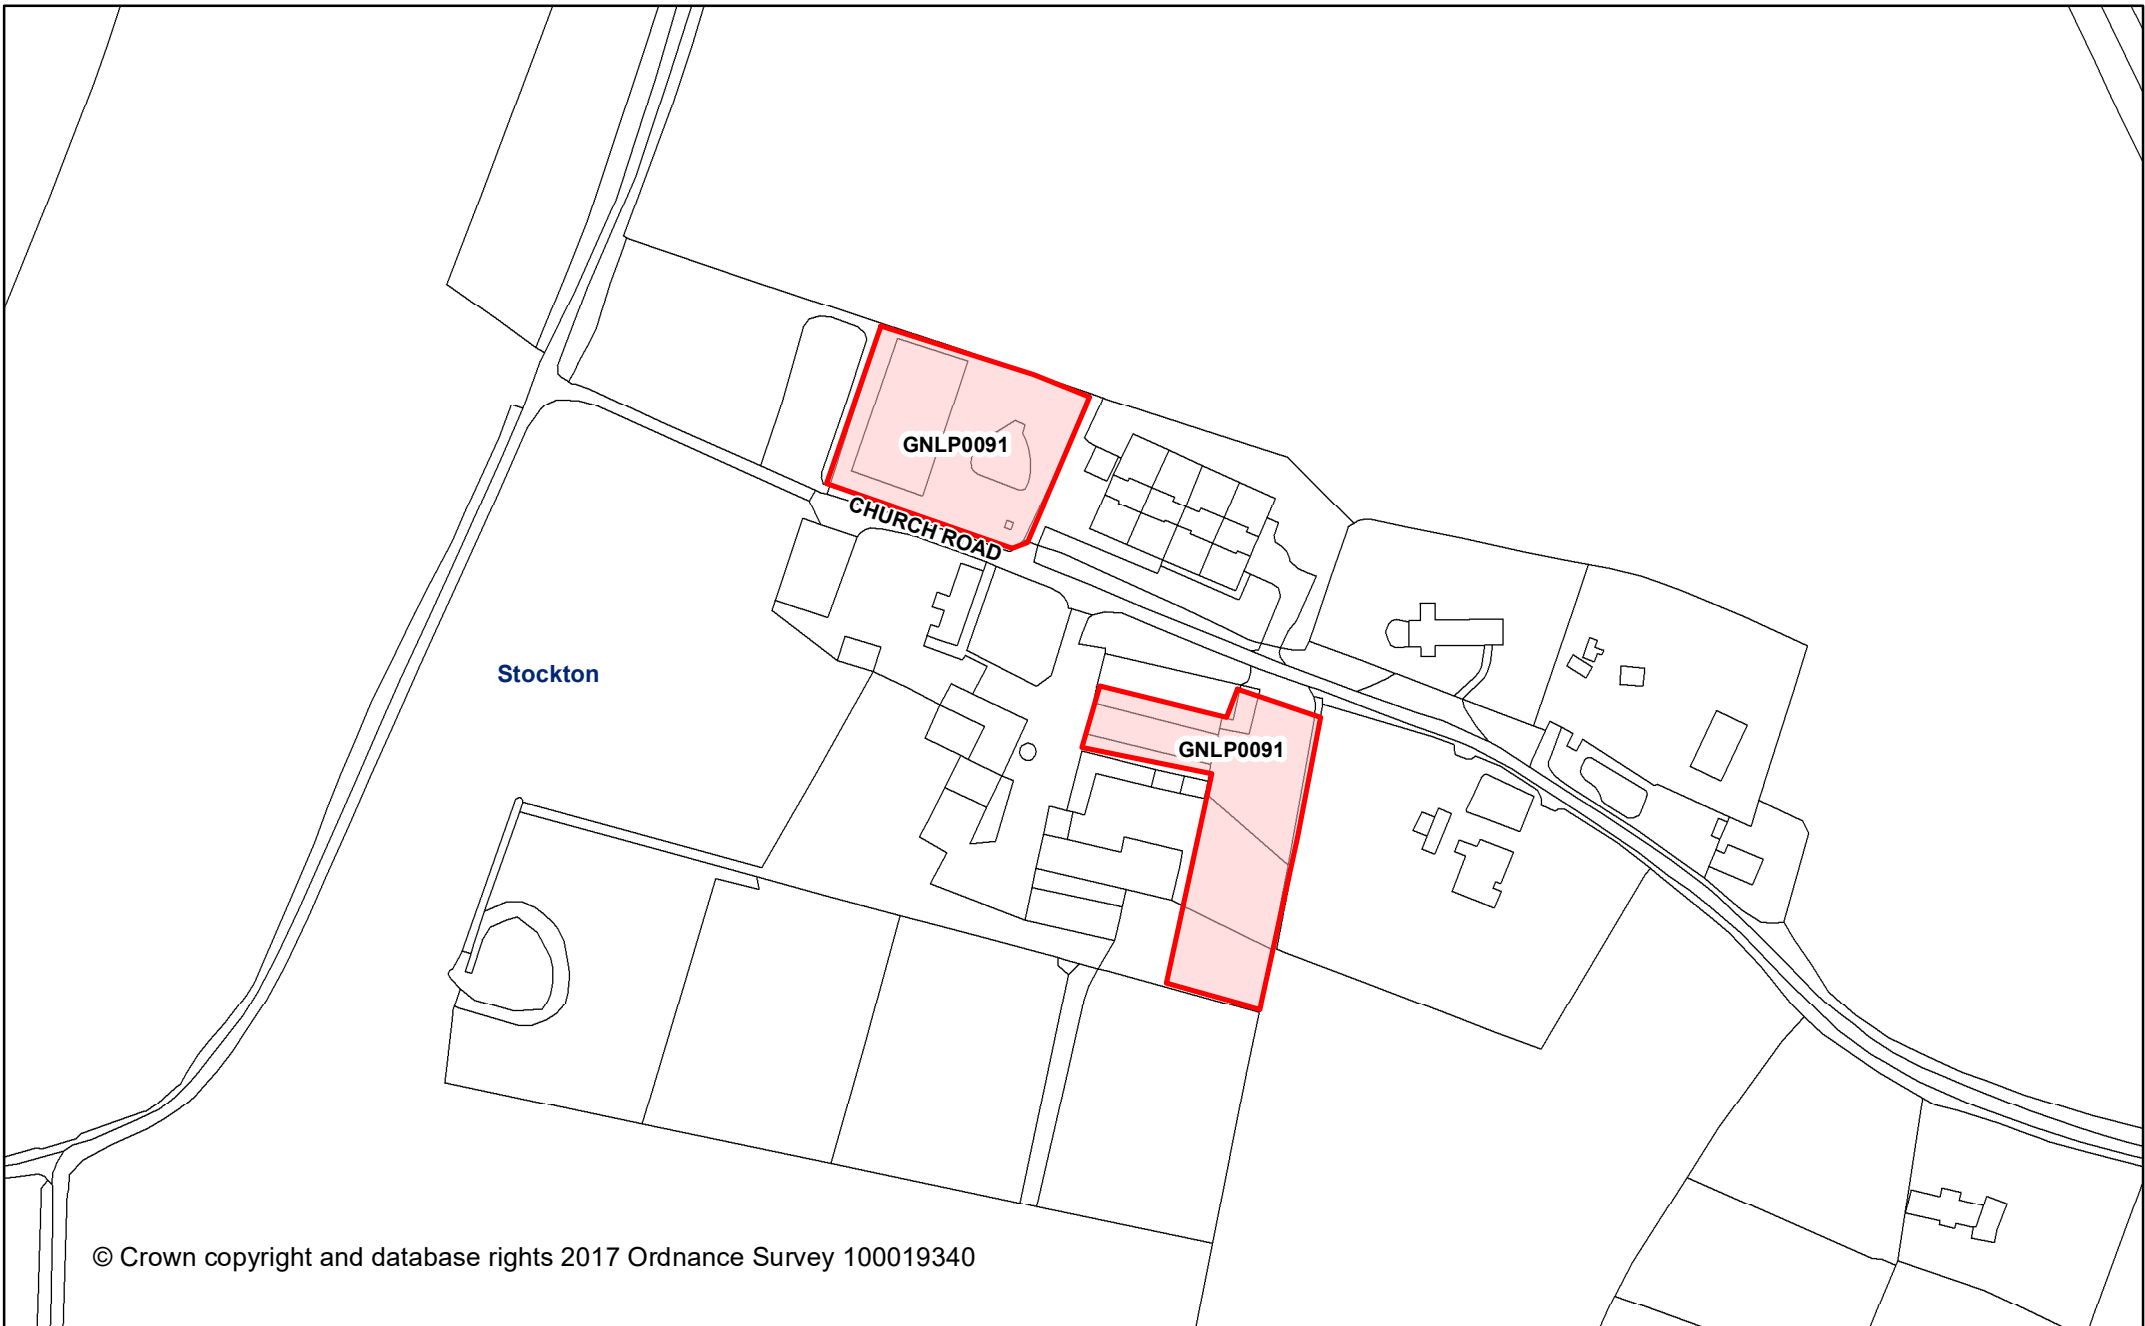

© Crown copyright and database rights 2017 Ordnance Survey 100019340  
 Ellingham

**Greater Norwich Local Plan**

**Stockton**

**Legend**

ParishesBoundary

Date created:  
31-03-2017

1:16,173

© Crown copyright and database rights 2017 Ordnance Survey 100019340

**Greater Norwich Local Plan**

This map was made by the Norfolk County Council Information Exploitation Team gis@norfolk.gov.uk

**Stockton**  
**GNLP0091**  
**Church Farm, Church Road**

Date created:  
31-03-2017

**Legend** 1:2,000

 Parish Boundary