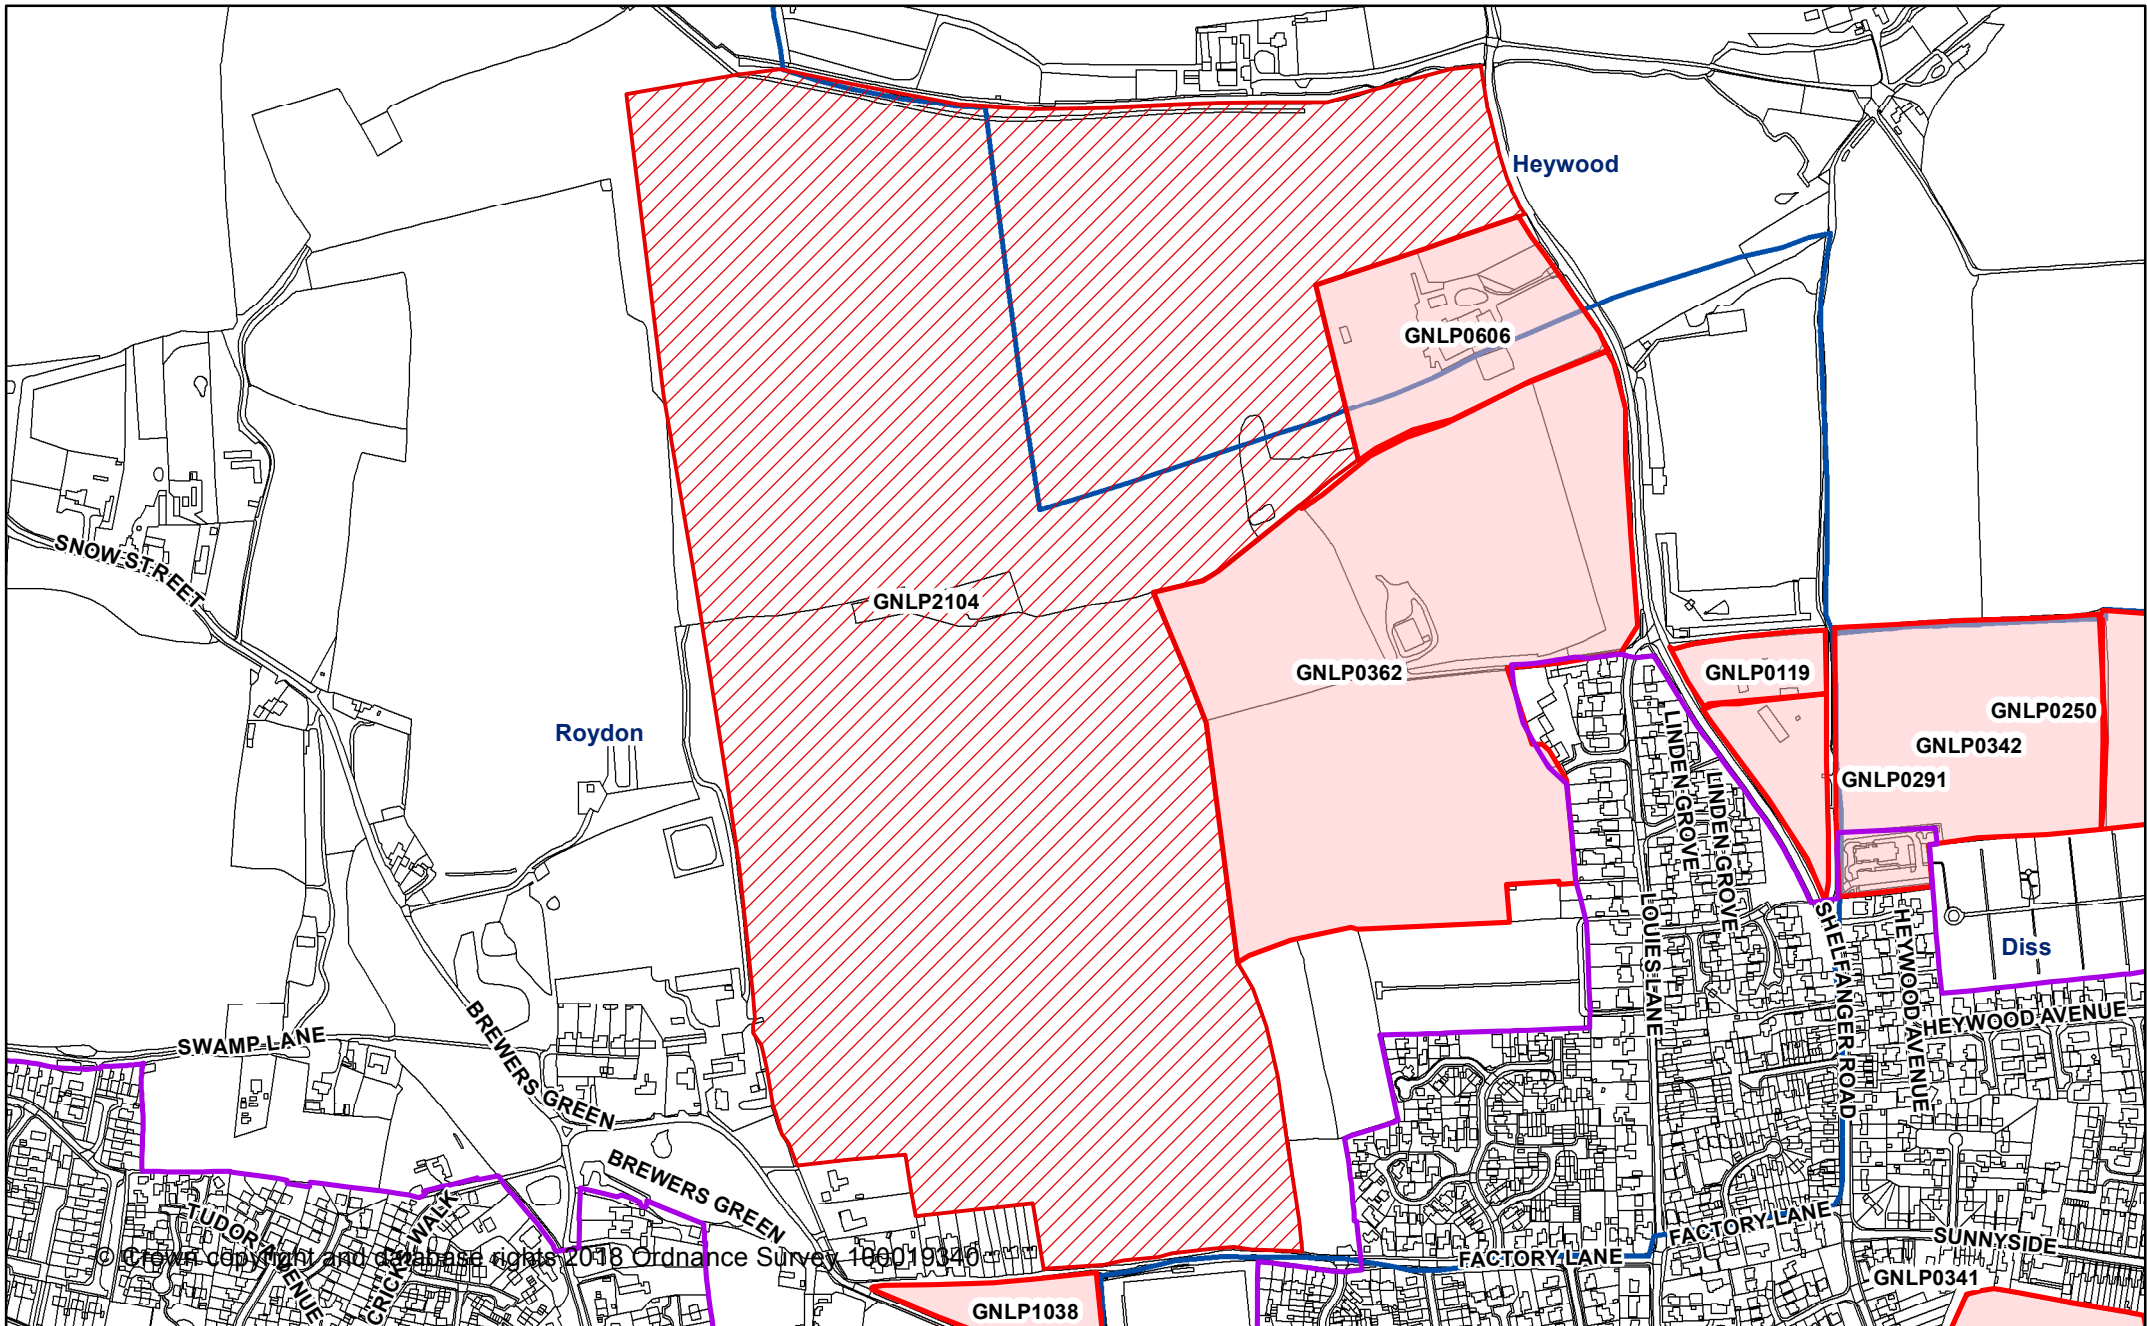

© Crown copyright and database rights 2018 Ordnance Survey 100019340

### Greater Norwich Local Plan Regulation 18 Consultation

Roydon CP

- Proposed changes to settlement boundary
- Sites submitted during Reg 18 stage
- Sites submitted during call for sites
- Commitments
- Broads Authority Area
- Parish Boundary
- Settlement Boundaries

Date created:  
15-06-2018

1:18,588

@ A4

© Crown copyright and database rights 2018 Ordnance Survey 100019046

### Greater Norwich Local Plan Regulation 18 Consultation

**GNL2104**

-  Proposed changes to settlement boundary
-  Sites submitted during Reg 18 stage
-  Sites submitted during call for sites
-  Commitments
-  Broads Authority Area
-  Parish Boundary
-  Settlement Boundaries