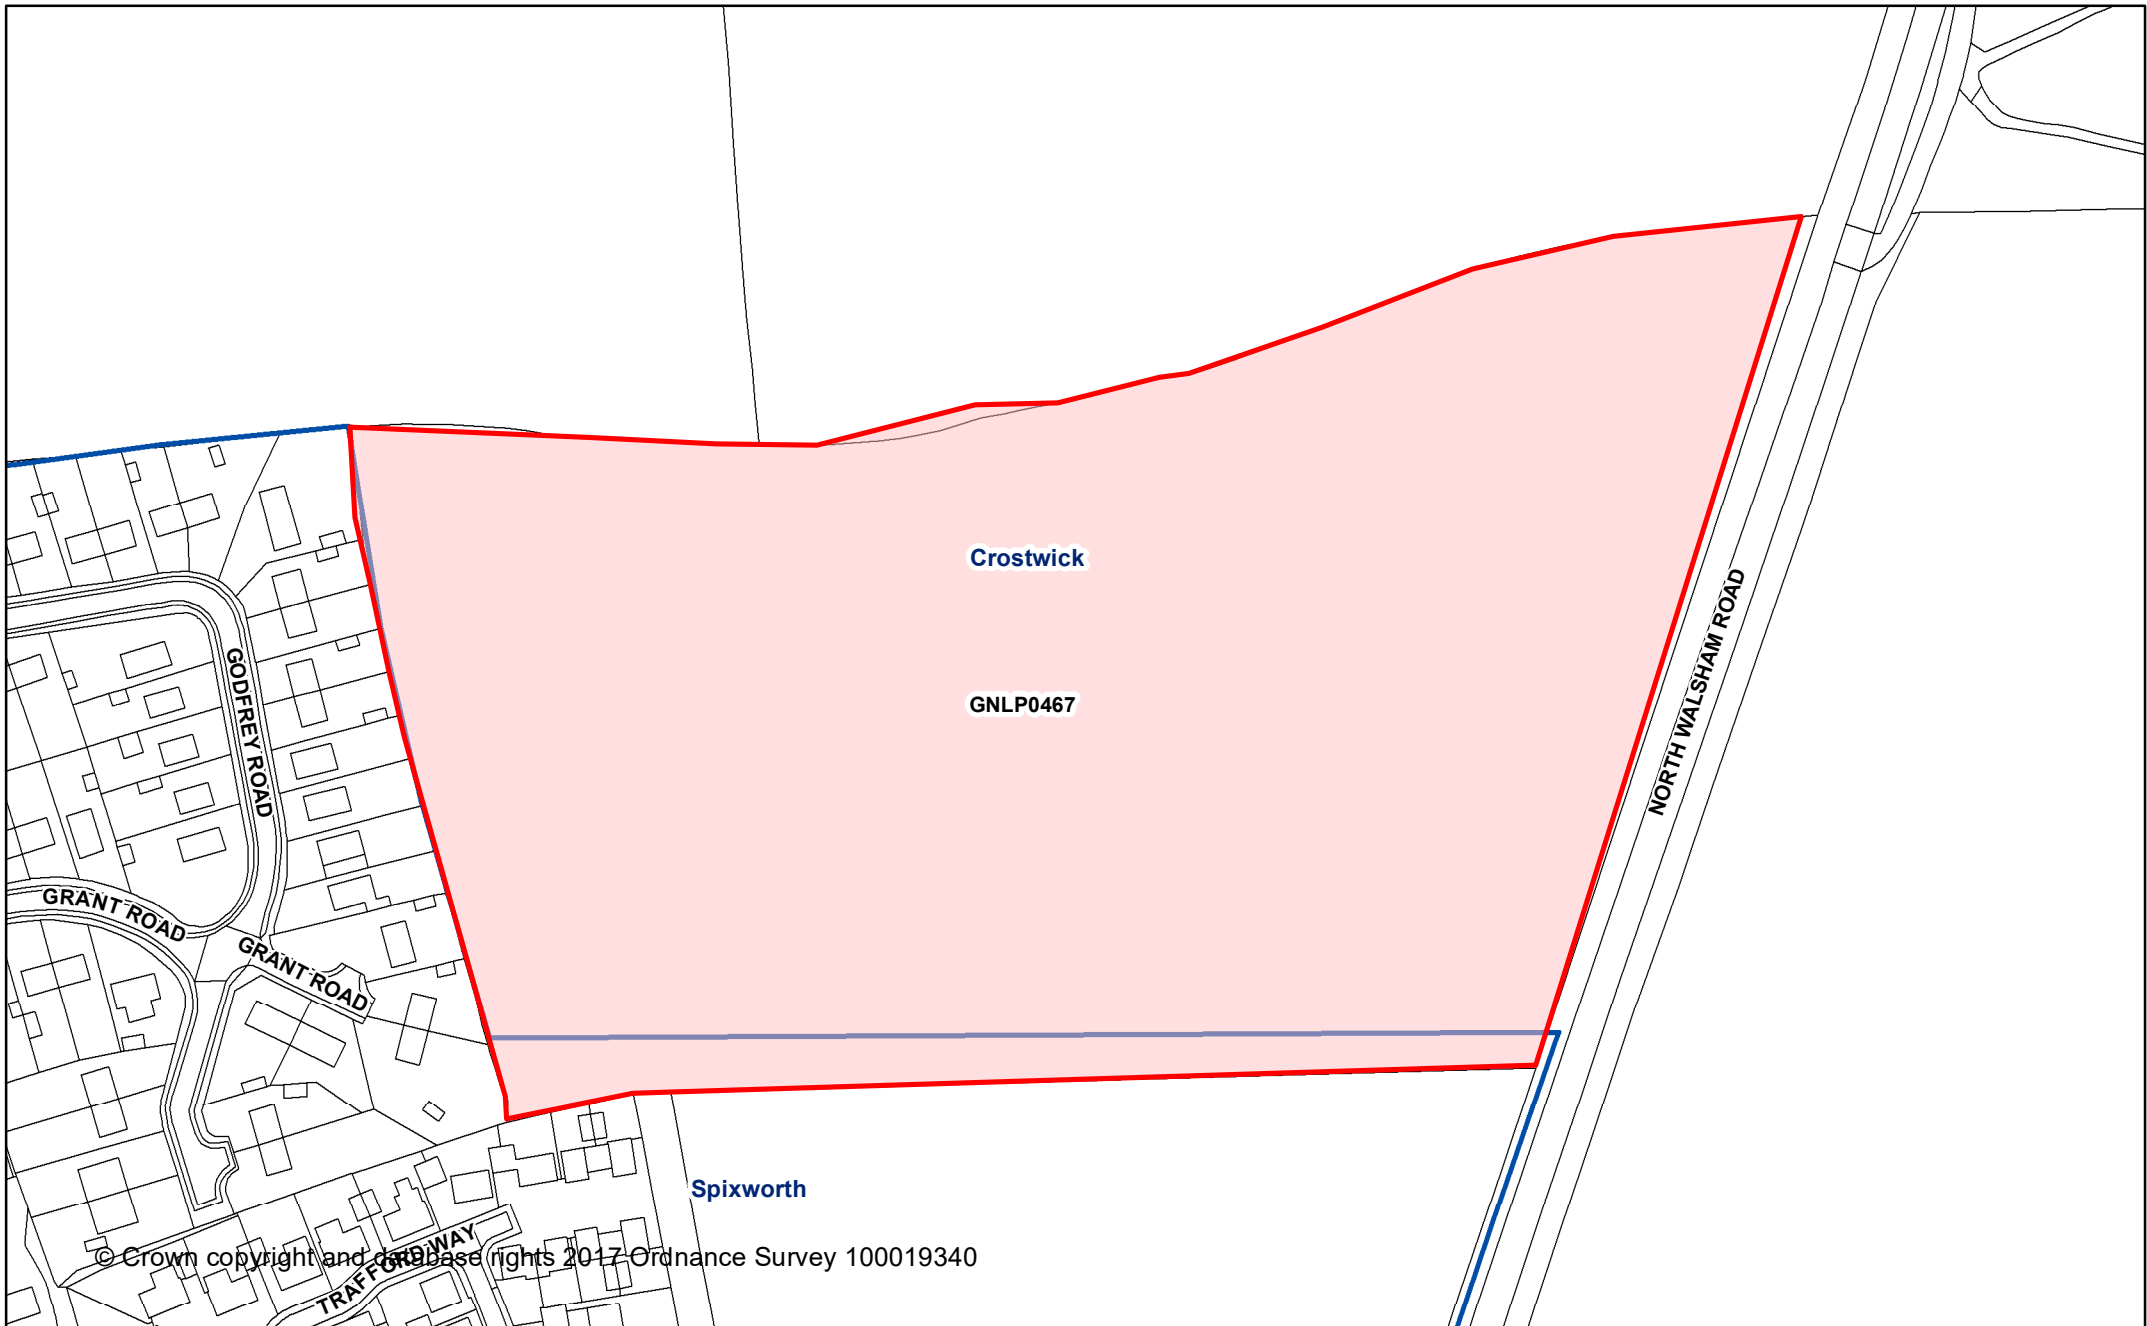

© Crown copyright and database rights 2017 Ordnance Survey 100019340

**Greater Norwich Local Plan**

**Crostwick**

**Legend**

 ParishesBoundary

Date created:  
31-03-2017

1:12,174

© Crown copyright and database rights 2017 Ordnance Survey 100019340

**Greater Norwich Local Plan**

**Crosthwick**  
**GNLP0467**  
 Land off North Walsham Road, Spixworth (Crosthwick)

Date created:  
 31-03-2017

**Legend** 1:2,000

 Parish Boundary